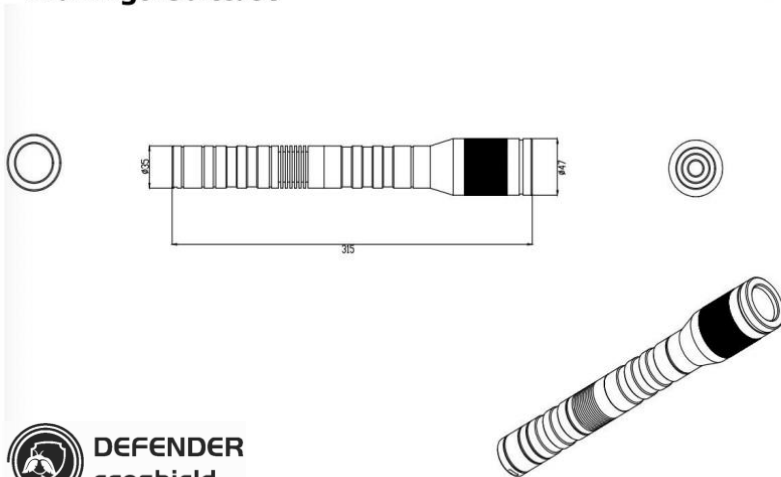

High power laser bird repeller torch

LASER CLASS 4
DEF-ECOLS01

- *2km laser range
- *Adjustable beam size
- *Suitcase package

Parameter

Stroboscopic effect	YES
Wavelength (nm)	525nm
Output power (W)	1.5W
Laser beam	30mm, Green
Working range	2km
Adjust beam size	Yes
Battery	26650 mA*1
Working Time	1.5 -2 hours
Rechargeable	Yes
Switch mode	Button
N.W	0.9kg

Drawing& Suitcase

Laser bird repeller torch

LASER CLASS 3B
DEF-ECOLS02

- *1km laser range, effective in 100m
- *Adjustable beam size
- *Suitcase package

Parameter

Laser wavelength	520nm
Power at aperture	Strong light level 240~300mw /medium light level120~140mw /low light level45~65mw
Light spot at aperture	Φ17mm (can be adjusted manually)
Function	Button: Strong light-medium light-low light-burst flash-SOS
Laser class	Class III B
Battery	18650/26650 lithium battery (3.7V/500~700mA)
Charging Time	10 Hours
Accessories	Charger, lithium battery, 18650 battery plastic case
Net Weight (including battery)	0.52KG
Laser wavelength	520nm
Dimensions	242mm*45mm*33mm / surface black sandblasted oxidation
Lifetime	10000Hours
Package Dimensions	Flight Case/300*180*100